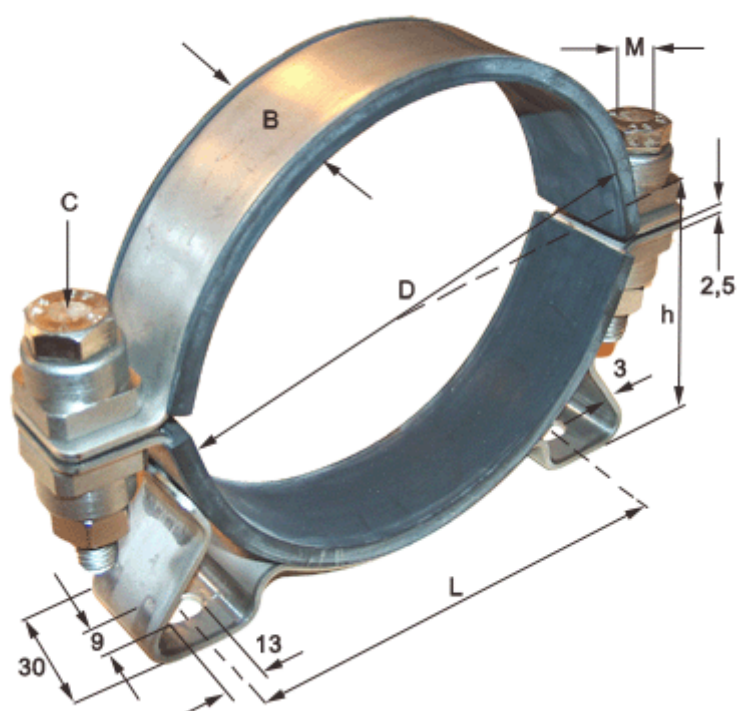

Data Sheet

Article number: 021816025242

Description: Clamp with bracket and rubber
SPGU 6025. 242/30 SK

Measures

C (screw type) = SK hexagon screw

Diameter D = 242

h = 130

L = 248

Width B = 30